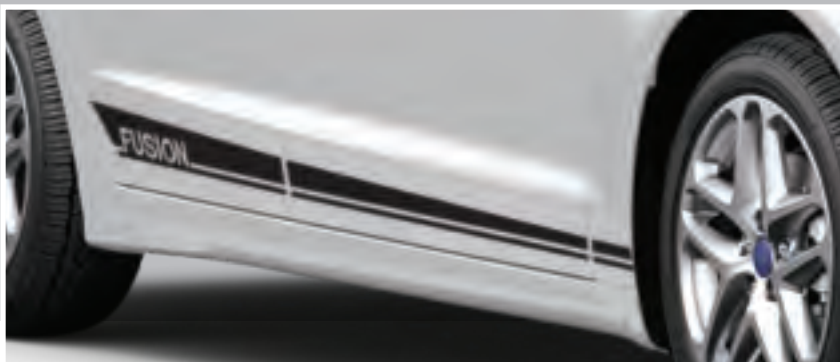

Lower Blade Stripe

Dual Over-the-Top Stripes

Offset Over-the-Top Stripes

Twin Pointed Side Stripes

FUSION Graphic Stripe

| Description | Color | Fit Years | Model | Part Number | Est. Install Time |
|-------------------------------------|----------------|--------------|------------------|-----------------|-------------------|
| Lower Blade Side Stripe | Matte Black | 2012-Forward | Fiesta Hatchback | VGA6Z-6320000-A | 1.00 |
| Twin Pointed Upper Side Stripe | Matte Black | 2012-Forward | Fiesta Hatchback | VGA6Z-6320000-B | 1.00 |
| Dual Over-The-Top Stripes | Matte Black | 2014-Forward | Fiesta Hatchback | VGA6Z-6320000-C | 2.00 |
| Offset Over-The-Top Stripes | Matte Black | 2014-Forward | Fiesta Hatchback | VGA6Z-6320000-D | 1.50 |
| Lower Side Stripes w/Fiesta Script | Matte Black | 2012-Forward | Fiesta Hatchback | VGA6Z-6320000-E | 1.00 |
| Lower Blade Side Stripe | Matte Black | 2012-Forward | Focus Hatchback | VGM5Z-6320000-A | 1.00 |
| Twin Pointed Upper Side Stripe | Matte Black | 2012-Forward | Focus Hatchback | VGM5Z-6320000-B | 1.00 |
| Dual Over-the-Top Stripe | Matte Black | 2015-Forward | Focus Hatchback | VGM5Z-6320000-C | 2.00 |
| Offset Over-the-Top-Stripe | Matte Black | 2015-Forward | Focus Hatchback | VGM5Z-6320000-D | 1.00 |
| Fusion Side Graphic Stripe | Matte Black | 2013-Forward | Fusion | VFS7Z-6320000-A | 1.00 |
| Mustang Tri-Bar Side Stripe | Matte Black | 2015-Forward | Mustang | VFR3Z-6320000-A | 1.00 |
| Mustang Tri-Bar Side Stripe | Gloss White | 2015-Forward | Mustang | VFR3Z-6320000-B | 1.00 |
| Mustang Speed Stripe | Matte Black | 2015-Forward | Mustang | VFR3Z-6320000-C | 1.00 |
| Mustang Speed Stripe | Gloss White | 2015-Forward | Mustang | VFR3Z-6320000-D | 1.00 |
| Dual Hood Stripe | Matte Black | 2015-Forward | Mustang | VFR3Z-6320000-E | 1.00 |
| Dual Hood Stripe | Gloss White | 2015-Forward | Mustang | VFR3Z-6320000-F | 1.00 |
| Single Cowl Stripe | Matte Black | 2015-Forward | Mustang | VFR3Z-6320000-G | 1.00 |
| Single Cowl Stripe | Gloss White | 2015-Forward | Mustang | VFR3Z-6320000-H | 1.00 |
| Single Over-The-Top Stripe | Matte Black | 2015-Forward | Mustang | VFR3Z-6320000-L | 2.00 |
| Single Over-The-Top Stripe | Gloss White | 2015-Forward | Mustang | VFR3Z-6320000-M | 2.00 |
| 7.5" Wide Dual Over-The-Top Stripes | Matte Black | 2015-Forward | Mustang | VFR3Z-6320000-J | 2.00 |
| 7.5" Wide Dual Over-The-Top Stripes | Gloss White | 2015-Forward | Mustang | VFR3Z-6320000-K | 2.00 |
| 7.5" Wide Dual Over-The-Top Stripes | Gloss Black | 2015-Forward | Mustang | VFR3Z-6320000-N | 2.00 |
| 10" Wide Dual Over-The-Top Stripes | Matte Black | 2015-Forward | Mustang | VGR3Z-6320000-B | 2.00 |
| 10" Wide Dual Over-The-Top Stripes | Gloss Black | 2015-Forward | Mustang | VGR3Z-6320000-A | 2.00 |
| 10" Wide Dual Over-The-Top Stripes | Gloss White | 2015-Forward | Mustang | VGR3Z-6320000-C | 2.00 |
| 10" Wide Dual Over-The-Top Stripes | Intense Blue | 2015-Forward | Mustang | VGR3Z-6320000-D | 2.00 |
| 10" Wide Dual Over-The-Top Stripes | Hot Rod Red | 2015-Forward | Mustang | VGR3Z-6320000-F | 2.00 |
| F-150 Tri-Bar Stripe | Mossy Oak Camo | 2015-Forward | F-150 | VGL3Z-9920000-A | 1.00 |
| F-150 Tri-Bar Stripe | Matte Black | 2015-Forward | F-150 | VGL3Z-9920000-B | 1.00 |
| F-150 Tri-Bar Stripe | Gloss White | 2015-Forward | F-150 | VGL3Z-9920000-C | 1.00 |
| F-150 Tri-Bar Stripe | Red/Black | 2015-Forward | F-150 | VGL3Z-9920000-D | 1.00 |
| Hood/Cowl Stripe | Mossy Oak Camo | 2015-Forward | F-150 | VFL3Z-9920000-E | 1.00 |
| Hood/Cowl Stripe | Matte Black | 2015-Forward | F-150 | VFL3Z-9920000-F | 1.00 |
| Hood/Cowl Stripe | Gloss White | 2015-Forward | F-150 | VFL3Z-9920000-G | 1.00 |
| Hood/Cowl Stripe | Red/Black | 2015-Forward | F-150 | VFL3Z-9920000-H | 1.00 |
| Speed Stripe | Mossy Oak Camo | 2015-Forward | F-150 | VGL3Z-9920000-J | 1.00 |
| Speed Stripe | Matte Black | 2015-Forward | F-150 | VGL3Z-9920000-K | 1.00 |
| Speed Stripe | Gloss White | 2015-Forward | F-150 | VGL3Z-9920000-L | 1.00 |
| Speed Stripe | Red/Black | 2015-Forward | F-150 | VGL3Z-9920000-M | 1.00 |
| Two-Tone Stripe | Mossy Oak Camo | 2015-Forward | F-150 | VFL3Z-9920000-N | 1.00 |
| Two-Tone Stripe | Matte Black | 2015-Forward | F-150 | VFL3Z-9920000-P | 1.00 |
| Two-Tone Stripe | Gloss White | 2015-Forward | F-150 | VFL3Z-9920000-R | 1.00 |
| Two-Tone Stripe | Red/Black | 2015-Forward | F-150 | VFL3Z-9920000-S | 1.00 |